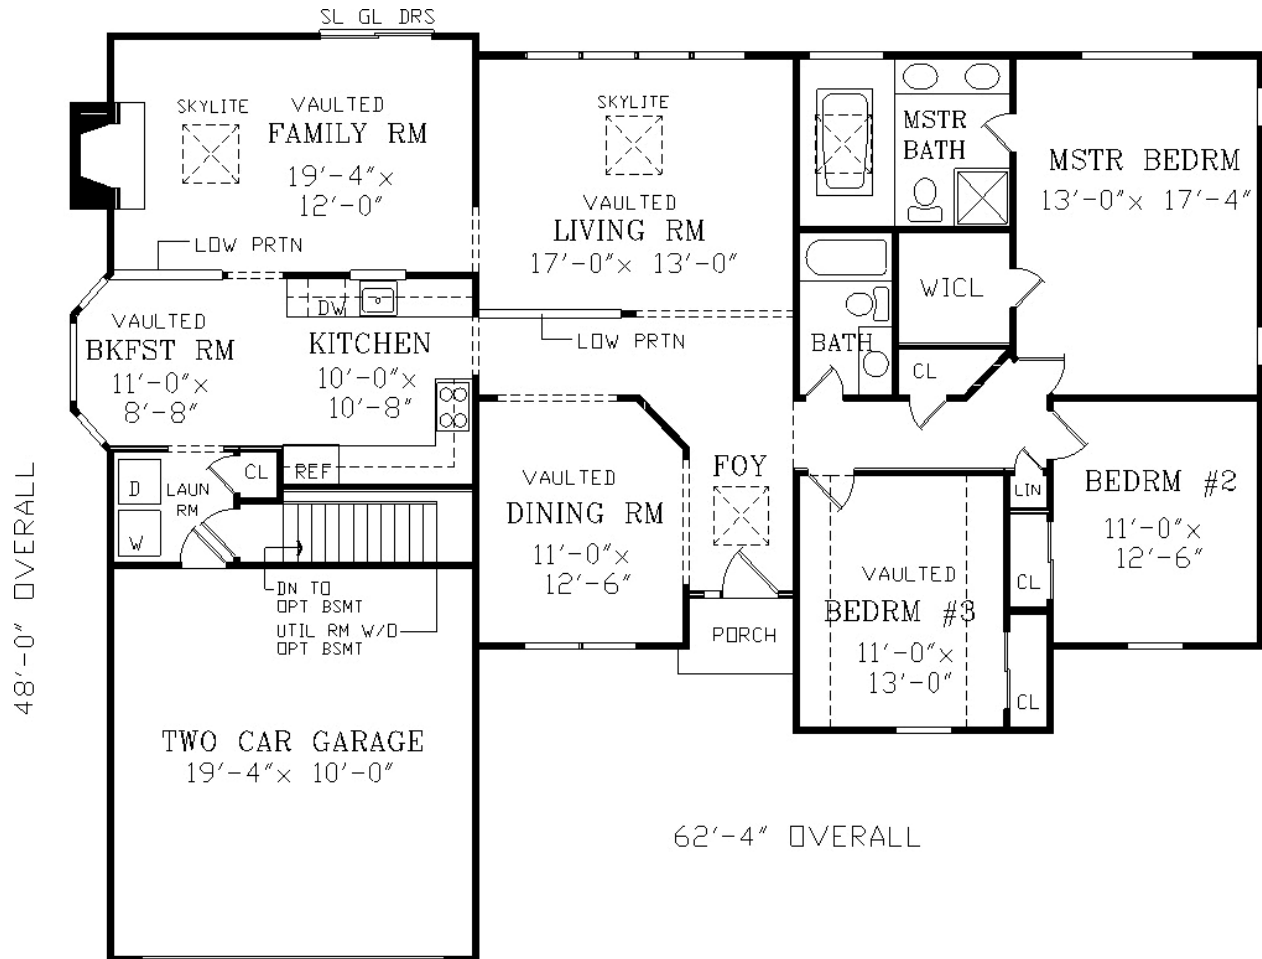

Equity for your family's future

The Maumee

1915 sq. ft. - 3 Bedrooms, 2 Baths

Equity Homes

800/260-3700 • Email: sales@equityhomes.net • www.equityhomes.net