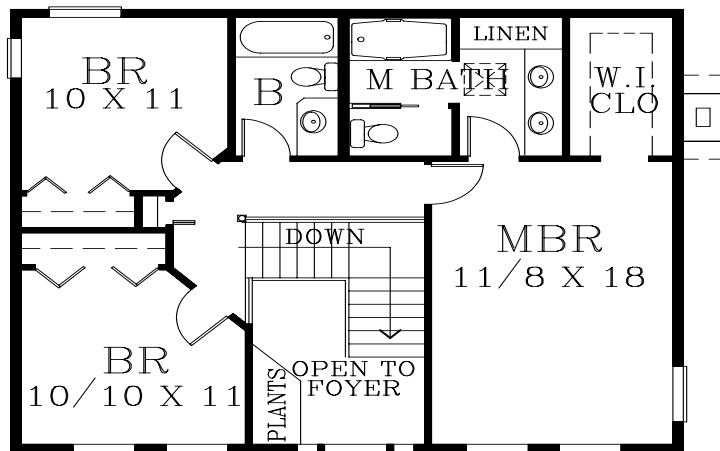

The Castleton

1737 sq. ft. - 3 Bedrooms, 2 Baths

Equity for your family's future

55'-0" OVERALL

Equity Homes

800/260-3700 • Email: sales@equityhomes.net • www.equityhomes.net