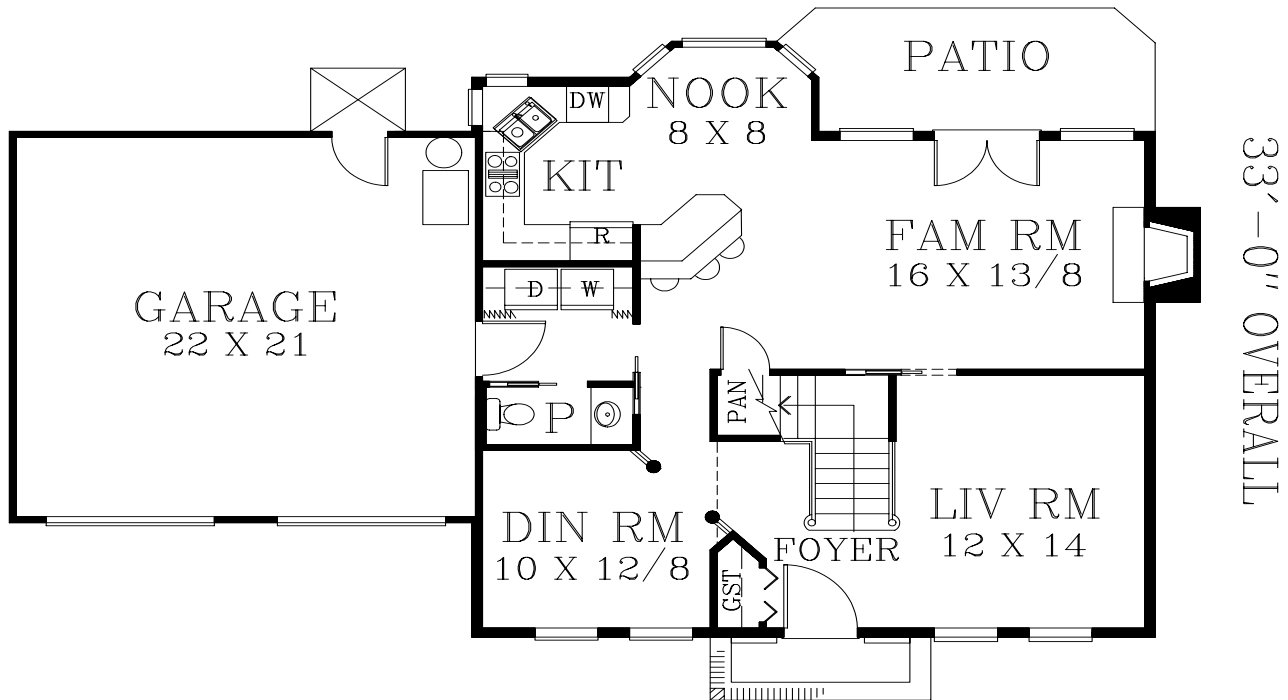

The Castleton

1737 sq. ft. - 3 Bedrooms, 2 Baths

Equity for your family's future

55'-0" OVERALL

Equity Homes

800/260-3700 • Email: sales@equityhomes.net • www.equityhomes.net