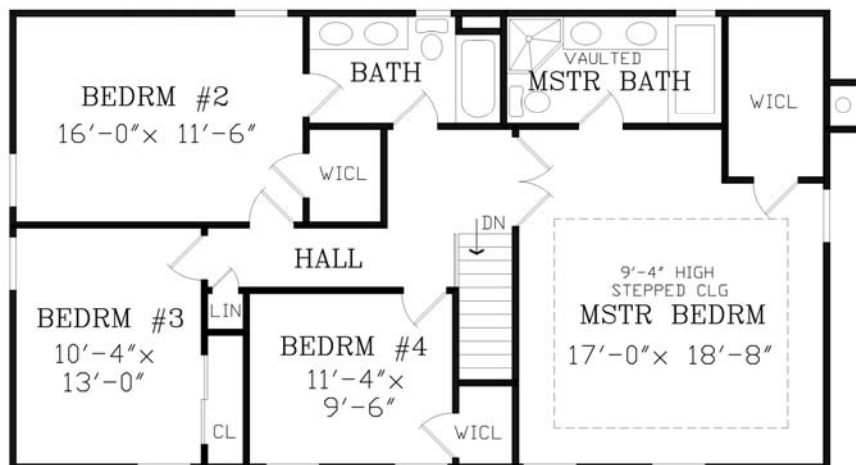

The Bernadette

2359 sq. ft. - 4 Bedrooms, 2 1/2 Baths

Equity for your family's future

56'-8" OVERALL

Equity Homes

800/260-3700 • Email: sales@equityhomes.net • www.equityhomes.net