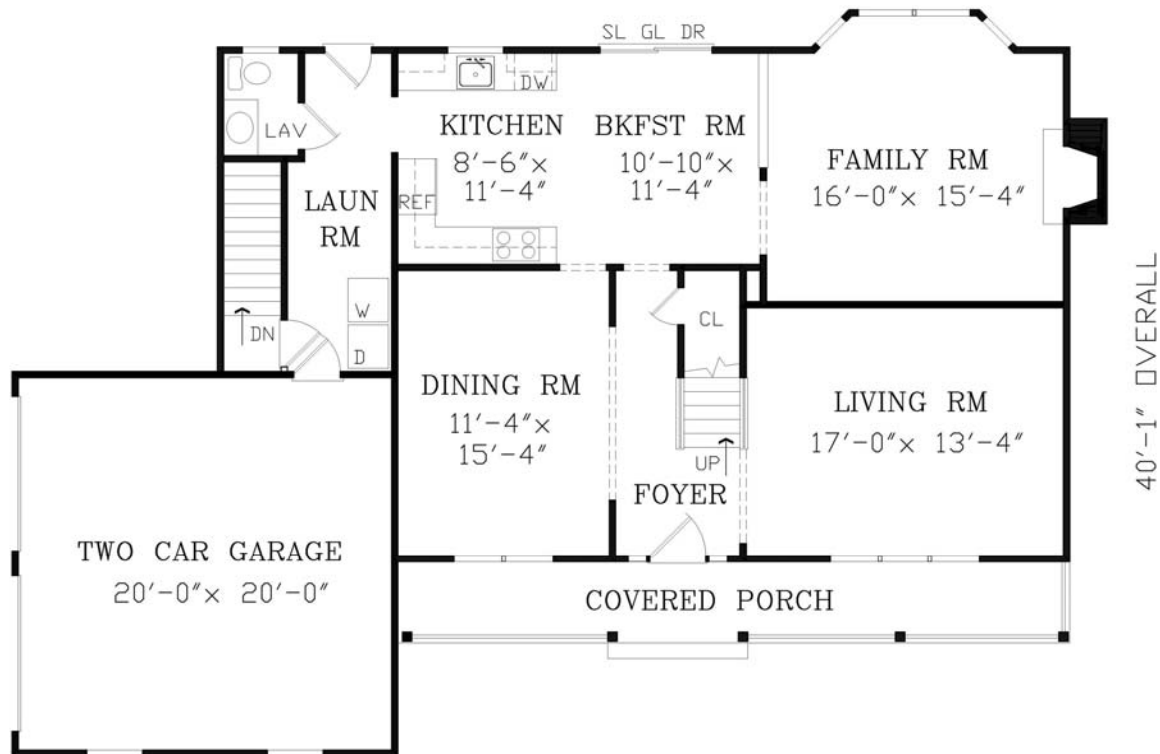

The Bernadette

2359 sq. ft. - 4 Bedrooms, 2 1/2 Baths

Equity for your family's future

56'-8" OVERALL

Equity Homes

800/260-3700 • Email: sales@equityhomes.net • www.equityhomes.net